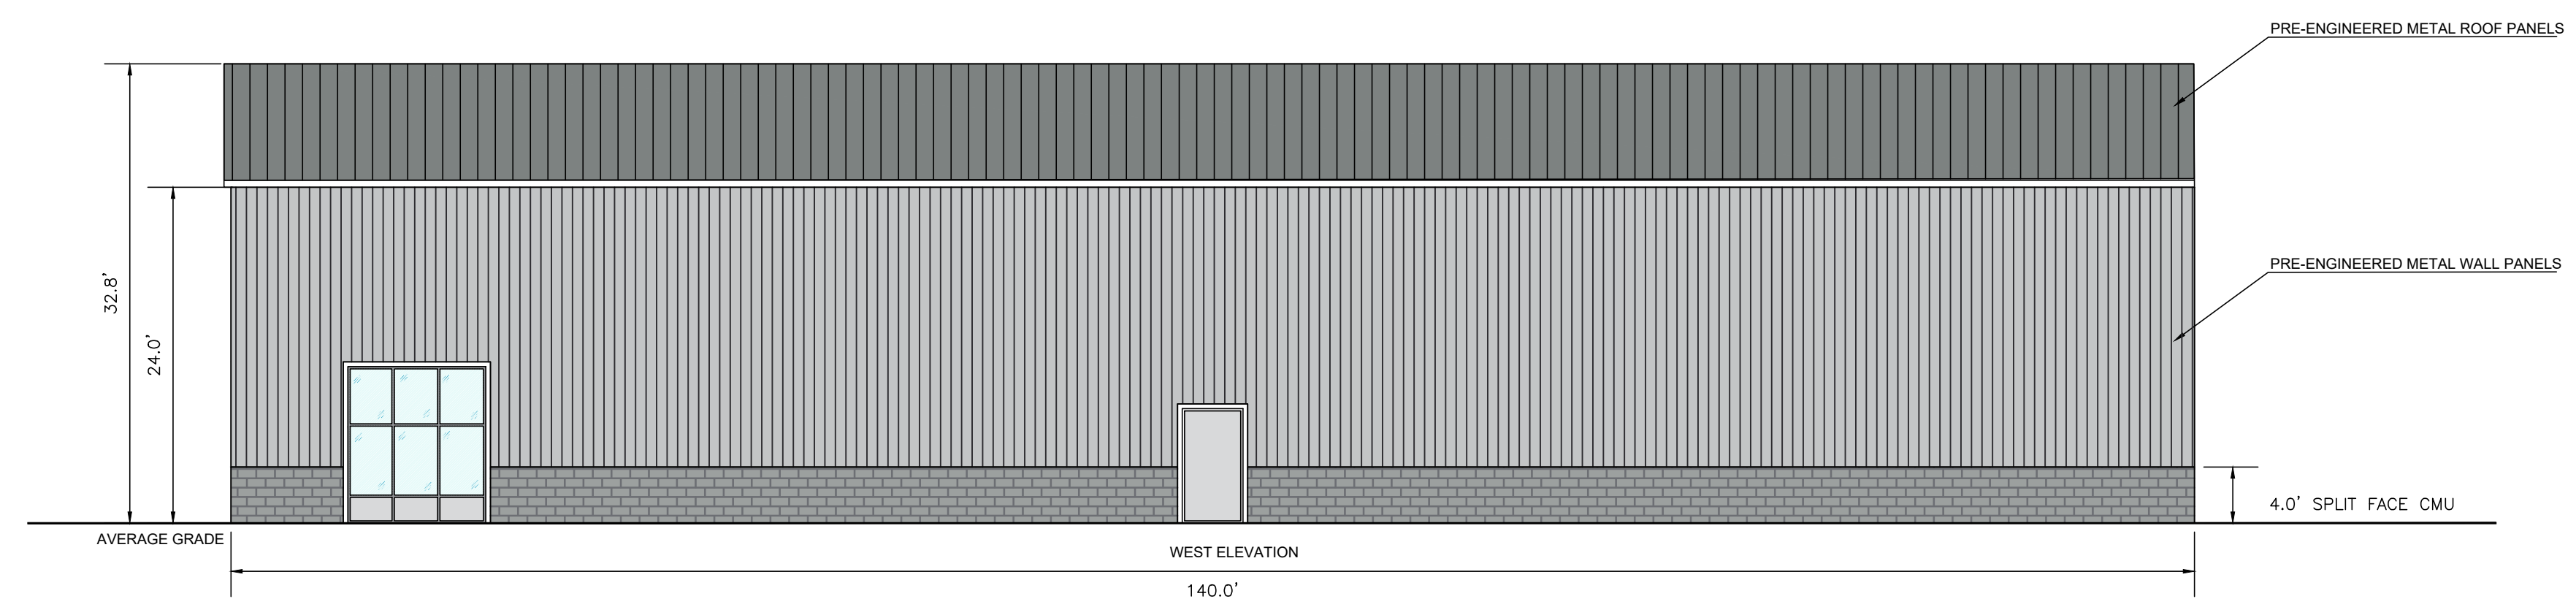

- CONCEPT EXTERIOR COLOR SELECTIONS**
- STEEL ROOF = DARK GRAY
 - SIDING = LIGHT GRAY
 - DOORS / FRAMING = GRAY
 - OVERHEAD DOOR = WHITE
 - FABRIC AWNING = DARK GREEN

OWNER
 TWIN ARCH ASSOCIATES FAMILY, LLP
 C/O EMMETT FULL
 5720 WOODVILLE ROAD
 MOUNT AIRY, MD 21771
 (301) 788-3063